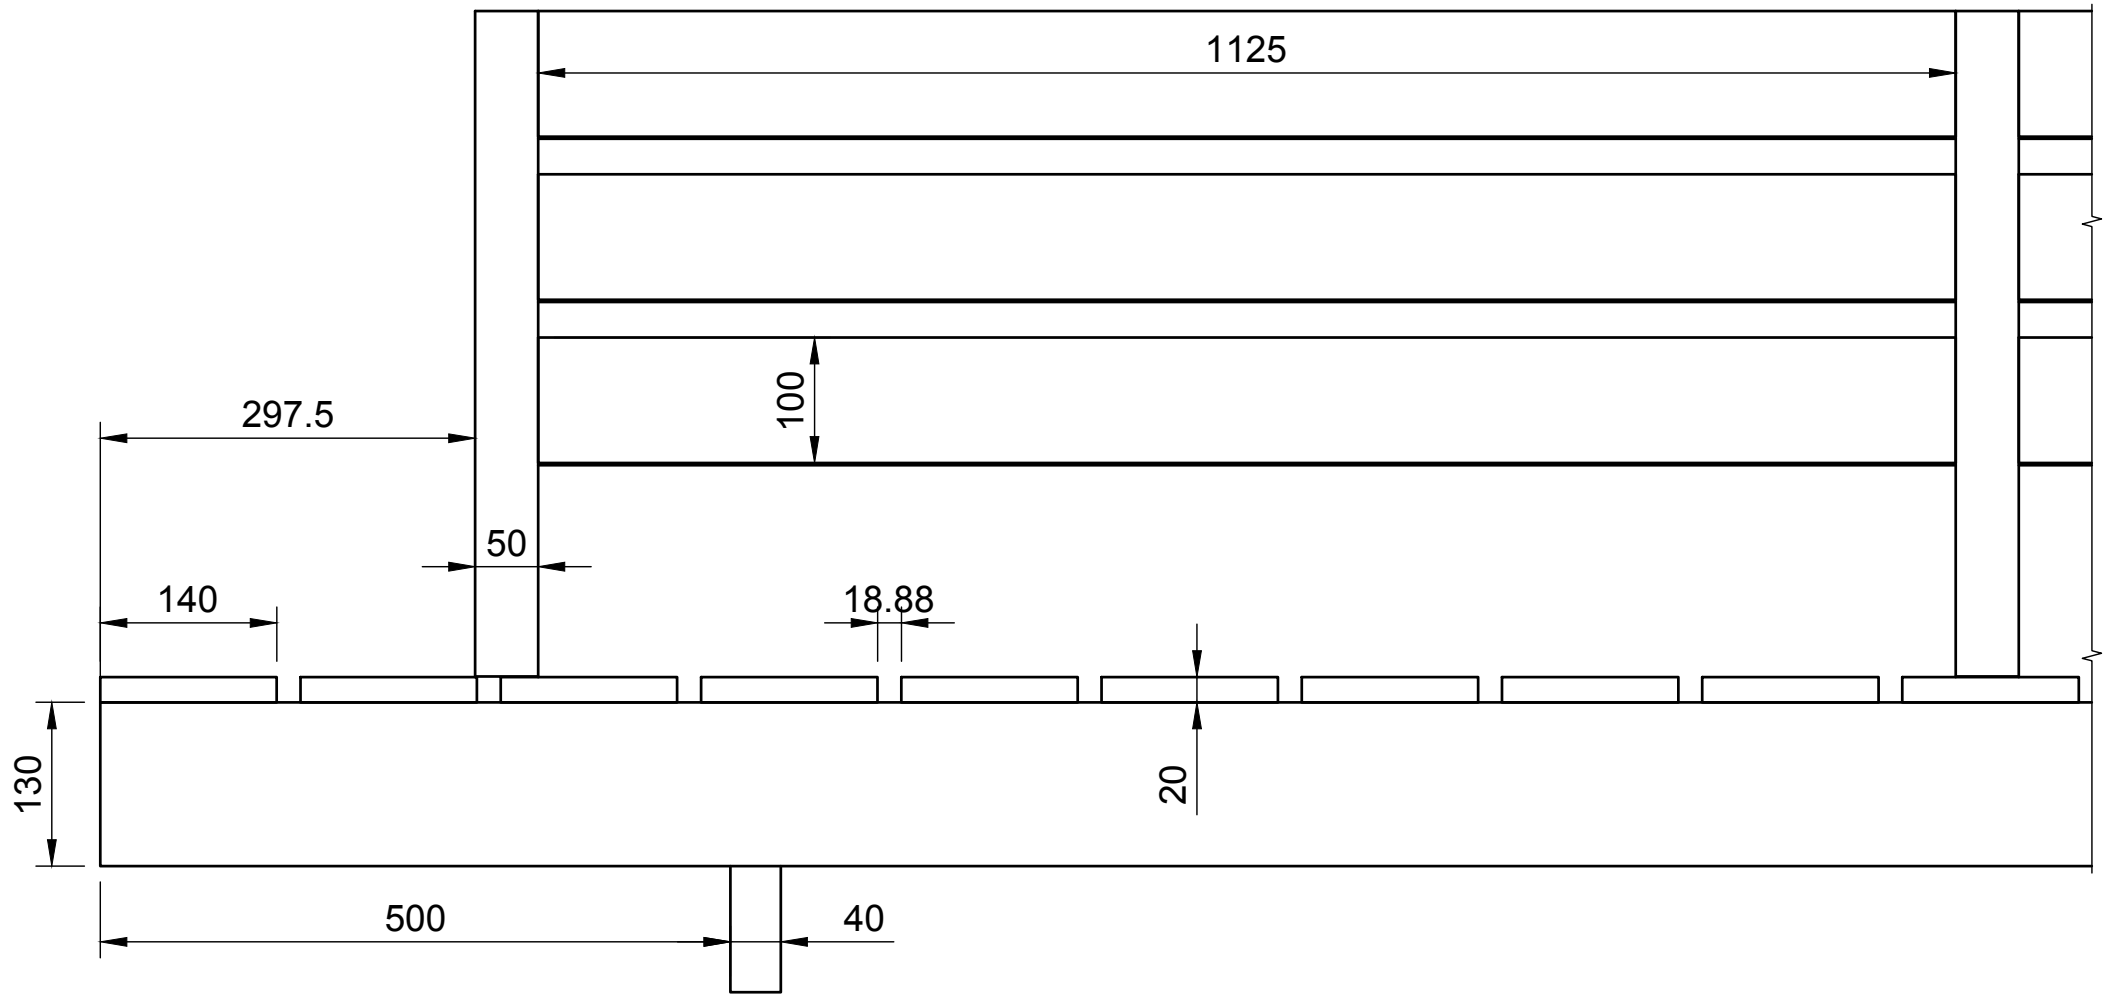

Dept.	Technical reference	Created by John - Astuces Design 02/06/2023	Approved by	
	Document type		Document status	
	Title BANQUETTE Géométral Échelle 1:20		DWG No.	
	Rev.	Date of issue	Sheet 1/4	

Dept.	Technical reference	Created by John - Astuces Design 02/06/2023	Approved by	
	Document type		Document status	
	Title BANQUETTE Vue de face Échelle 1:6		DWG No.	
	Rev.	Date of issue	Sheet 2/4	

Dept.	Technical reference	Created by John - Astuces Design 02/06/2023	Approved by	
	Document type		Document status	
	Title BANQUETTE Vue de profil Échelle 1:6		DWG No.	
	Rev.	Date of issue	Sheet 3/4	

Dept.	Technical reference	Created by John - Astuces Design 02/06/2023	Approved by	
	Document type		Document status	
	Title BANQUETTE Vue de dessus Échelle 1:6		DWG No.	
	Rev.	Date of issue	Sheet 4/4	