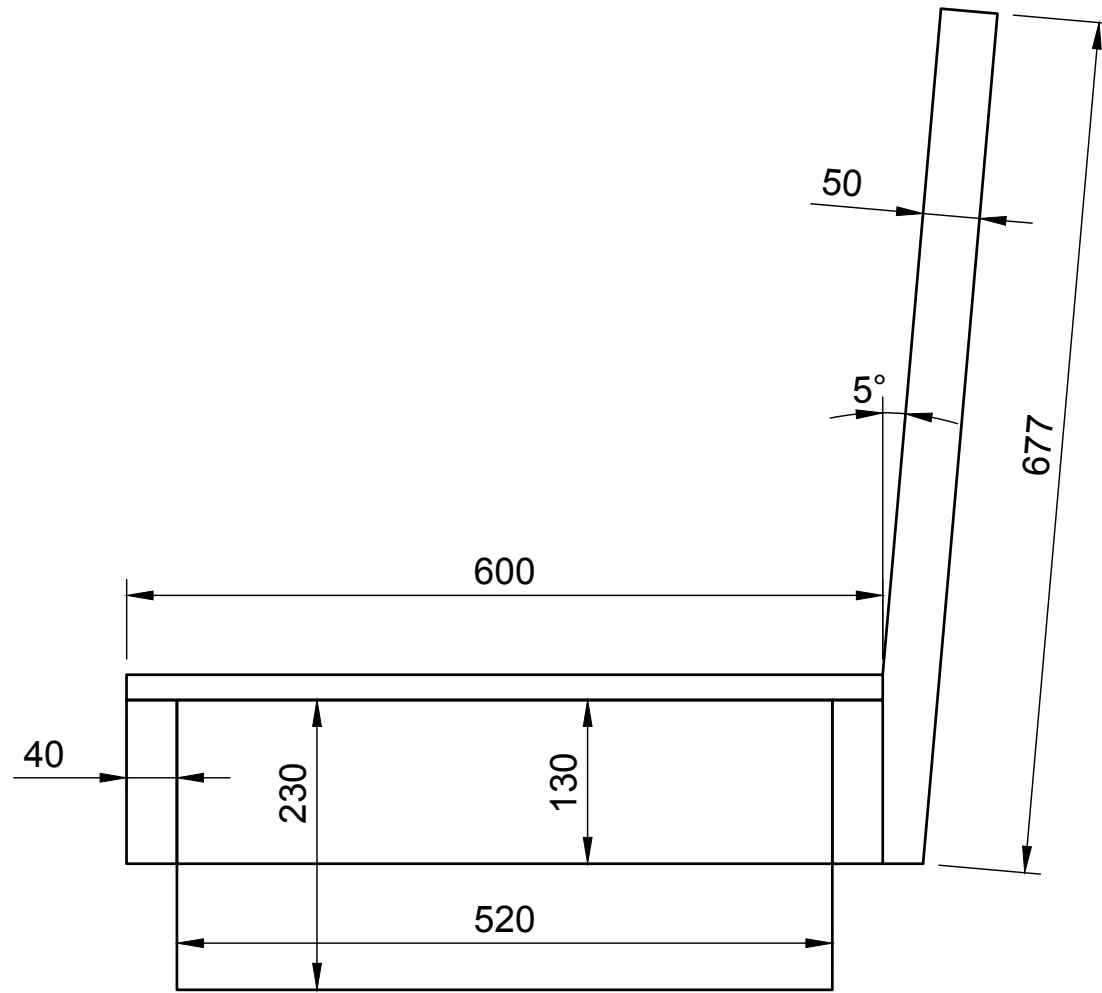

Dept.	Technical reference	Created by John - Astuces Design 02/06/2023	Approved by	
	Document type		Document status	
	Title BANQUETTE Géométral Échelle 1:20		DWG No.	
	Rev.	Date of issue	Sheet 1/4	

Dept.	Technical reference	Created by John - Astuces Design 02/06/2023	Approved by	
	Document type		Document status	
	Title BANQUETTE Vue de face Échelle 1:6		DWG No.	
	Rev.	Date of issue	Sheet 2/4	

Dept.	Technical reference	Created by John - Astuces Design 02/06/2023	Approved by	
	Document type		Document status	
	Title BANQUETTE Vue de profil Échelle 1:6		DWG No.	
	Rev.	Date of issue	Sheet 3/4	

Dept.	Technical reference	Created by John - Astuces Design 02/06/2023	Approved by	
	Document type		Document status	
	Title BANQUETTE Vue de dessus Échelle 1:6		DWG No.	
	Rev.	Date of issue	Sheet 4/4	