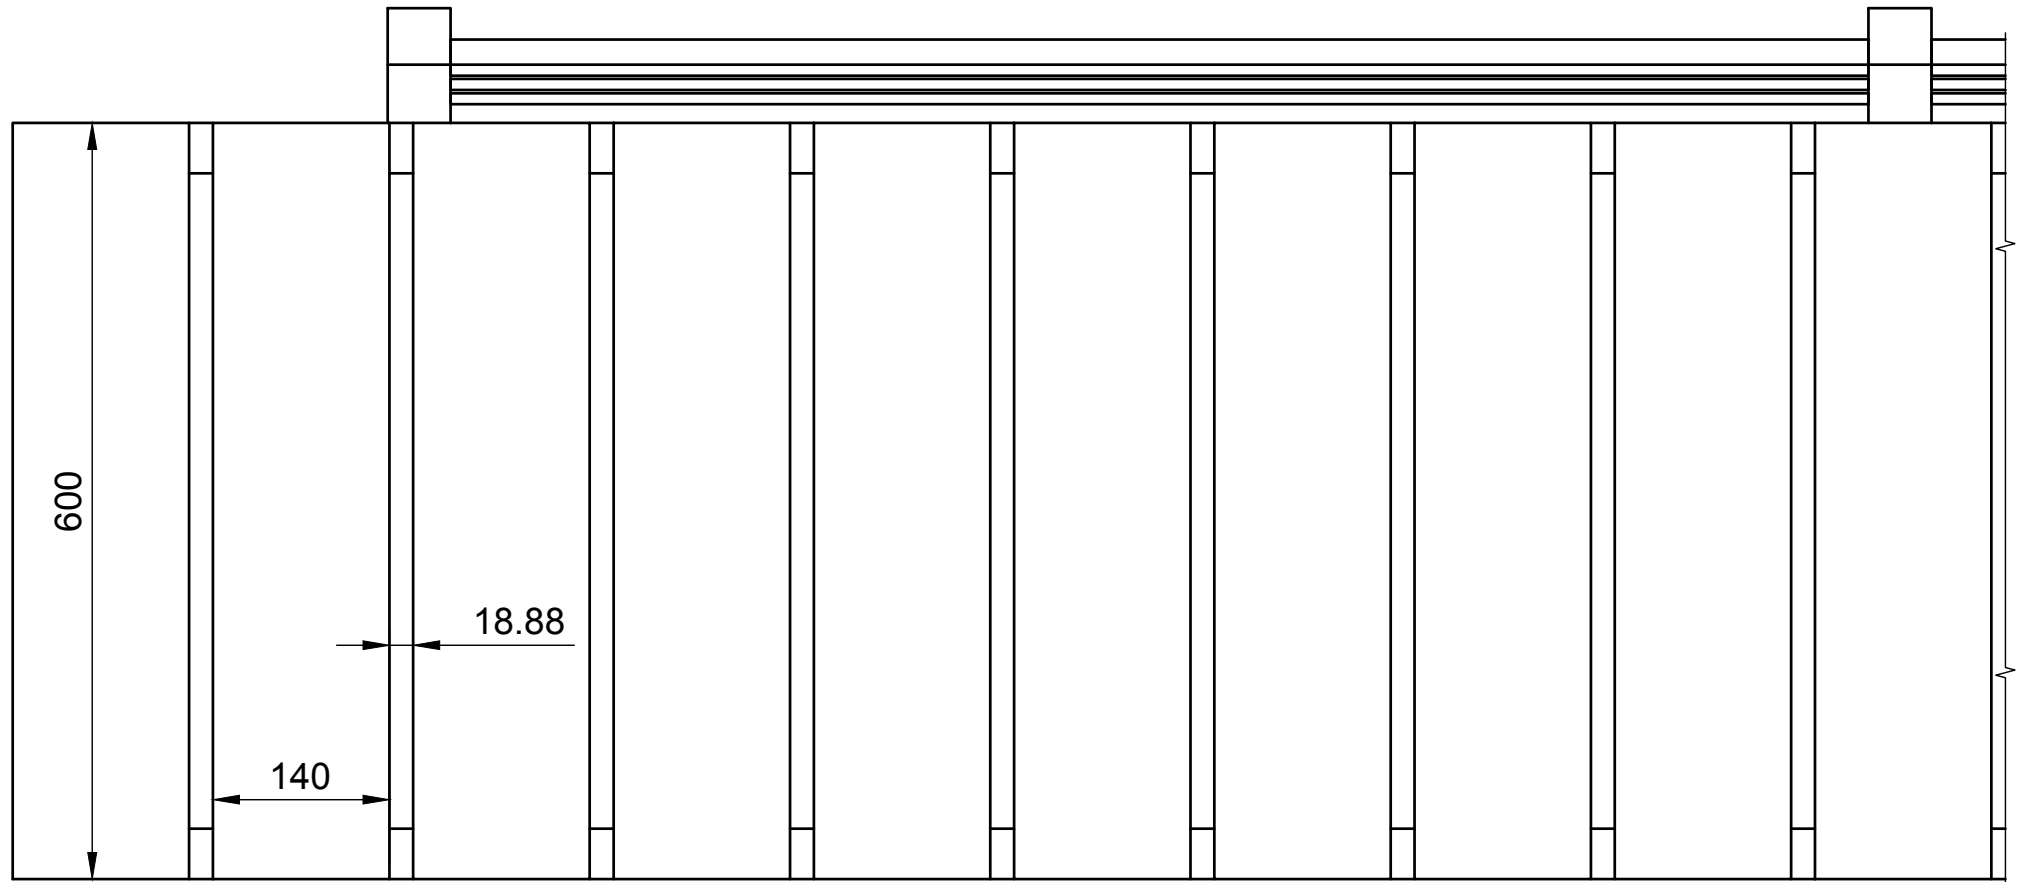

Dept.	Technical reference	Created by John - Astuces Design 02/06/2023	Approved by	
	Document type		Document status	
	Title BANQUETTE Géométral Échelle 1:20		DWG No.	
	Rev.	Date of issue	Sheet 1/4	

Dept.	Technical reference	Created by John - Astuces Design 02/06/2023	Approved by	
	Document type		Document status	
	Title BANQUETTE Vue de face Échelle 1:6		DWG No.	
	Rev.	Date of issue	Sheet 2/4	

Dept.	Technical reference	Created by John - Astuces Design 02/06/2023	Approved by	
	Document type		Document status	
	Title BANQUETTE Vue de profil Échelle 1:6		DWG No.	
	Rev.	Date of issue	Sheet 3/4	

Dept.	Technical reference	Created by John - Astuces Design 02/06/2023	Approved by	
	Document type		Document status	
	Title BANQUETTE Vue de dessus Échelle 1:6		DWG No.	
	Rev.	Date of issue	Sheet 4/4	